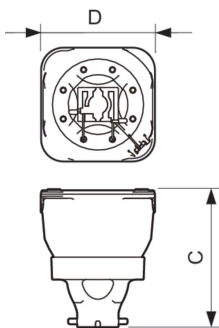

Arc Length O (Nom)	1.2 mm
--------------------	--------

Operating and Electrical	
Power Consumption	470 W

Controls and Dimming	
Dimmable	Yes

Mechanical and Housing	
Net Weight (Piece)	138.000 g

Product Data	
Order product name	MSD Platinum 400S Flex 1CT/8

Dimensional drawing

Product	D (max)	O	C (max)
MSD Platinum 400S Flex 1CT/8	58.5 mm	1.2 mm	72 mm