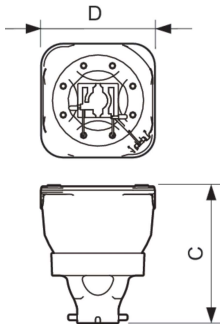

Product data

General Information		Arc Length O (Nom)	
Cap-Base	-		1.2 mm
Operating Position	UNIVERSAL [Any or Universal (U)]	Operating and Electrical	
Life to 50% Failures (Nom)	1,500 hour(s)	Power Consumption	470 W
Light Technical		Controls and Dimming	
Color Code	2	Dimmable	Yes
Luminous Flux	22,400 lm	Mechanical and Housing	
Chromaticity Coordinate X (Nom)	296	Net Weight (Piece)	136.600 g
Chromaticity Coordinate Y (Nom)	298	Product Data	
Correlated Color Temperature (Nom)	8000 K	Order product name	MSD Platinum 20 RB 1CT/8
Luminous Efficacy (rated) (Nom)	47 lm/W		

Dimensional drawing

Product	D (max)	O	C (max)
MSD Platinum 20 RB 1CT/8	58.5 mm	1.2 mm	72 mm