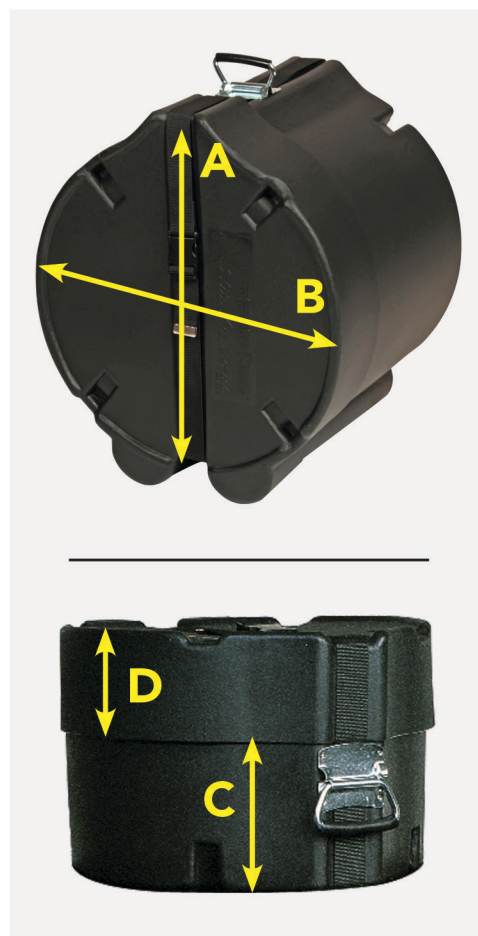

SNARE, TOM & BASS DRUM CASES

CASE	A	B	C*	D
13" Snare Case	15.50	15.75	13.75	5.00
14" Snare Case	16.00	16.75	8.75	5.00
8" Tom Case	12.00	10.75	9.25	3.50
10" Tom Case	14.00	13.00	10.50	4.50
12" Tom Case	15.50	14.75	11.50	4.50
13" Tom Case	16.00	15.75	13.75	4.50
14" Tom Case	17.00	16.75	14.75	4.50
15" Tom Case	18.50	17.50	16.75	5.00
16" Tom Case	22.50	20.75	17.50	5.00
18" Tom / Bass Case	23.75	22.75	26.75	5.00
20" Bass Case	25.50	24.50	26.00	5.00
22" Bass Case	26.75	26.00	26.75	5.00
24" Bass Case	28.50	27.00	26.75	5.00
10/12 Combo Case	15.50	14.50	24.00	5.00
12/13 Combo Case	16.50	15.75	25.50	5.00

HARDWARE & ACCESSORY CASES

CASE	A	B	C*	D	E**
300 Accessory Case	19.00	45.00	10.00	4.00	6.00
303 Accessory Case	17.00	17.00	29.00	5.75	
304 Series Compact Accessory Cases	16.00	35.00	12.00	5.00	
308 Series Super Compact Accessory Cases	14.00	30.00	11.50	5.00	
400 Series Accessory / Keyboard Cases	16.00	45.00	7.00	7.00	

**Measurement (E) is for the The 300 Series Accessory Case which has a beveled top and gives the maximum height of the bevel.