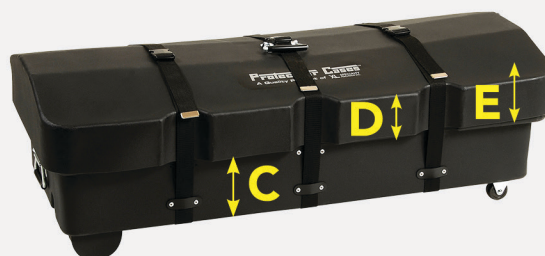

SNARE, TOM & BASS DRUM CASES

CASE	A	B	C*	D
13" Snare Case	15.50	15.75	13.75	5.00
14" Snare Case	16.00	16.75	8.75	5.00
8" Tom Case	12.00	10.75	9.25	3.50
10" Tom Case	14.00	13.00	10.50	4.50
12" Tom Case	15.50	14.75	11.50	4.50
13" Tom Case	16.00	15.75	13.75	4.50
14" Tom Case	17.00	16.75	14.75	4.50
15" Tom Case	18.50	17.50	16.75	5.00
16" Tom Case	22.50	20.75	17.50	5.00
18" Tom / Bass Case	23.75	22.75	26.75	5.00
20" Bass Case	25.50	24.50	26.00	5.00
22" Bass Case	26.75	26.00	26.75	5.00
24" Bass Case	28.50	27.00	26.75	5.00
10/12 Combo Case	15.50	14.50	24.00	5.00
12/13 Combo Case	16.50	15.75	25.50	5.00

HARDWARE & ACCESSORY CASES

CASE	A	B	C*	D	E**
300 Accessory Case	19.00	45.00	10.00	4.00	6.00
303 Accessory Case	17.00	17.00	29.00	5.75	
304 Series Compact Accessory Cases	16.00	35.00	12.00	5.00	
308 Series Super Compact Accessory Cases	14.00	30.00	11.50	5.00	
400 Series Accessory / Keyboard Cases	16.00	45.00	7.00	7.00	

**Measurement (E) is for the The 300 Series Accessory Case which has a beveled top and gives the maximum height of the bevel.