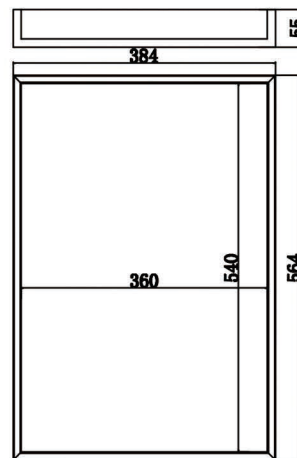

PRODJUSER

SC5000 BL

Top View

Side View

Front View

Side View

Back View

Top View

55