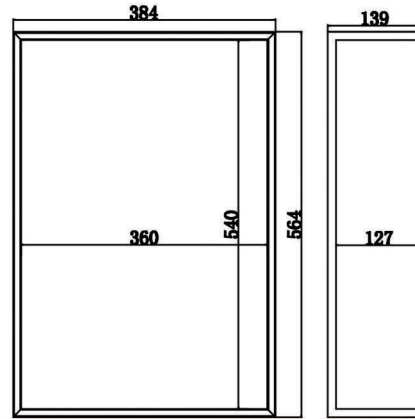

PRODJUSER

SC5000 BL

Top View

Side View

Front View

Side View

Back View

Top View

55