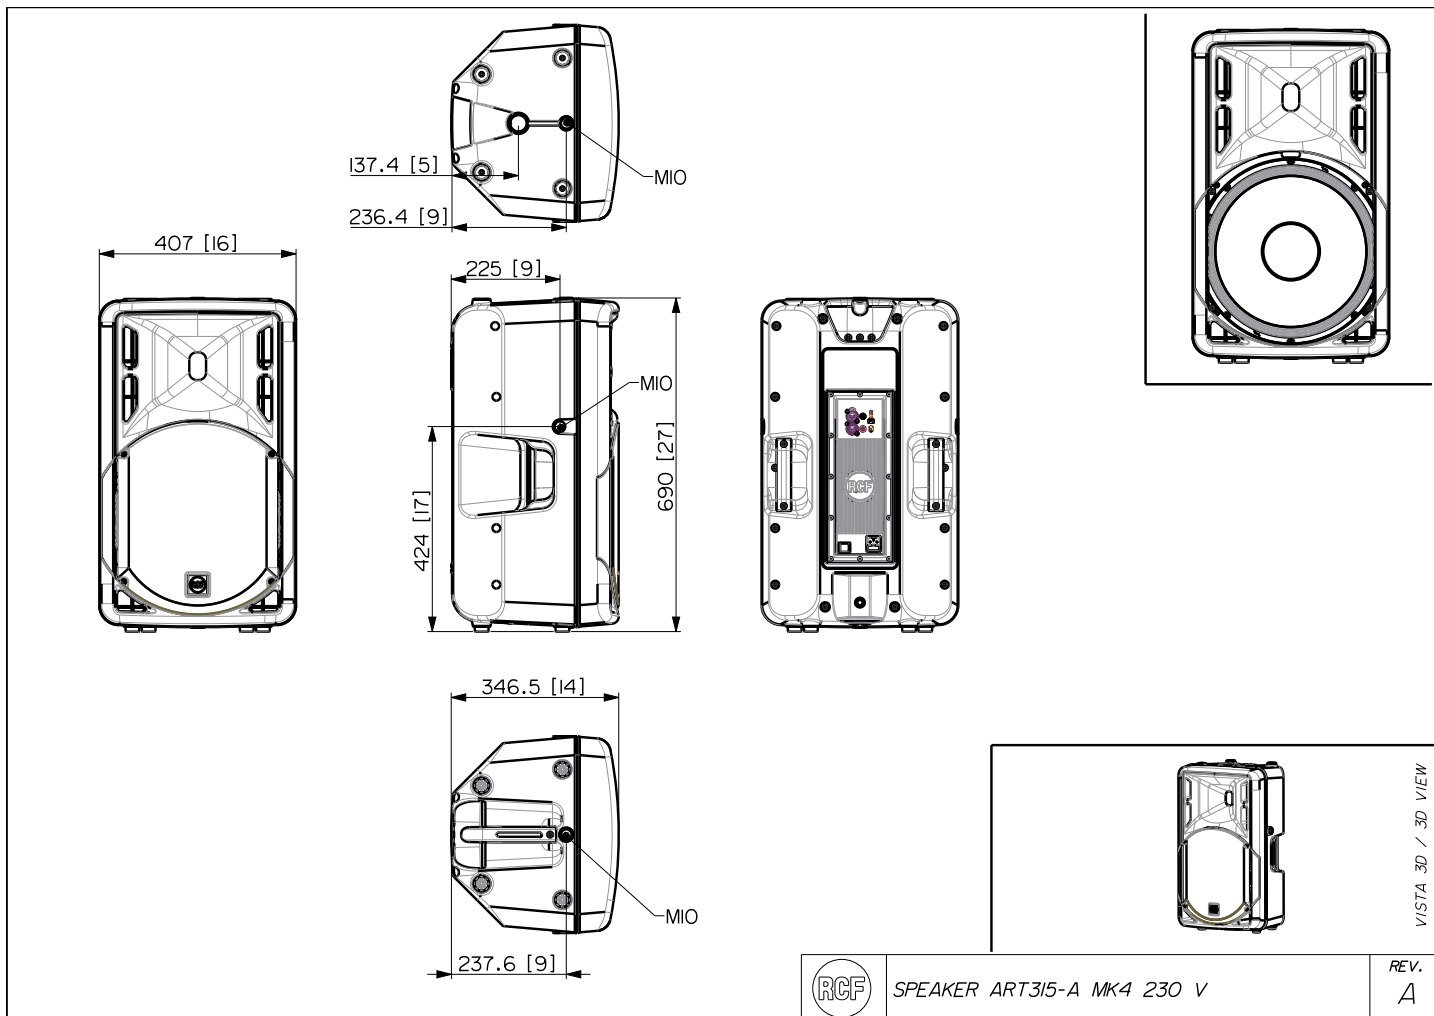

VISTA 3D / 3D VIEW