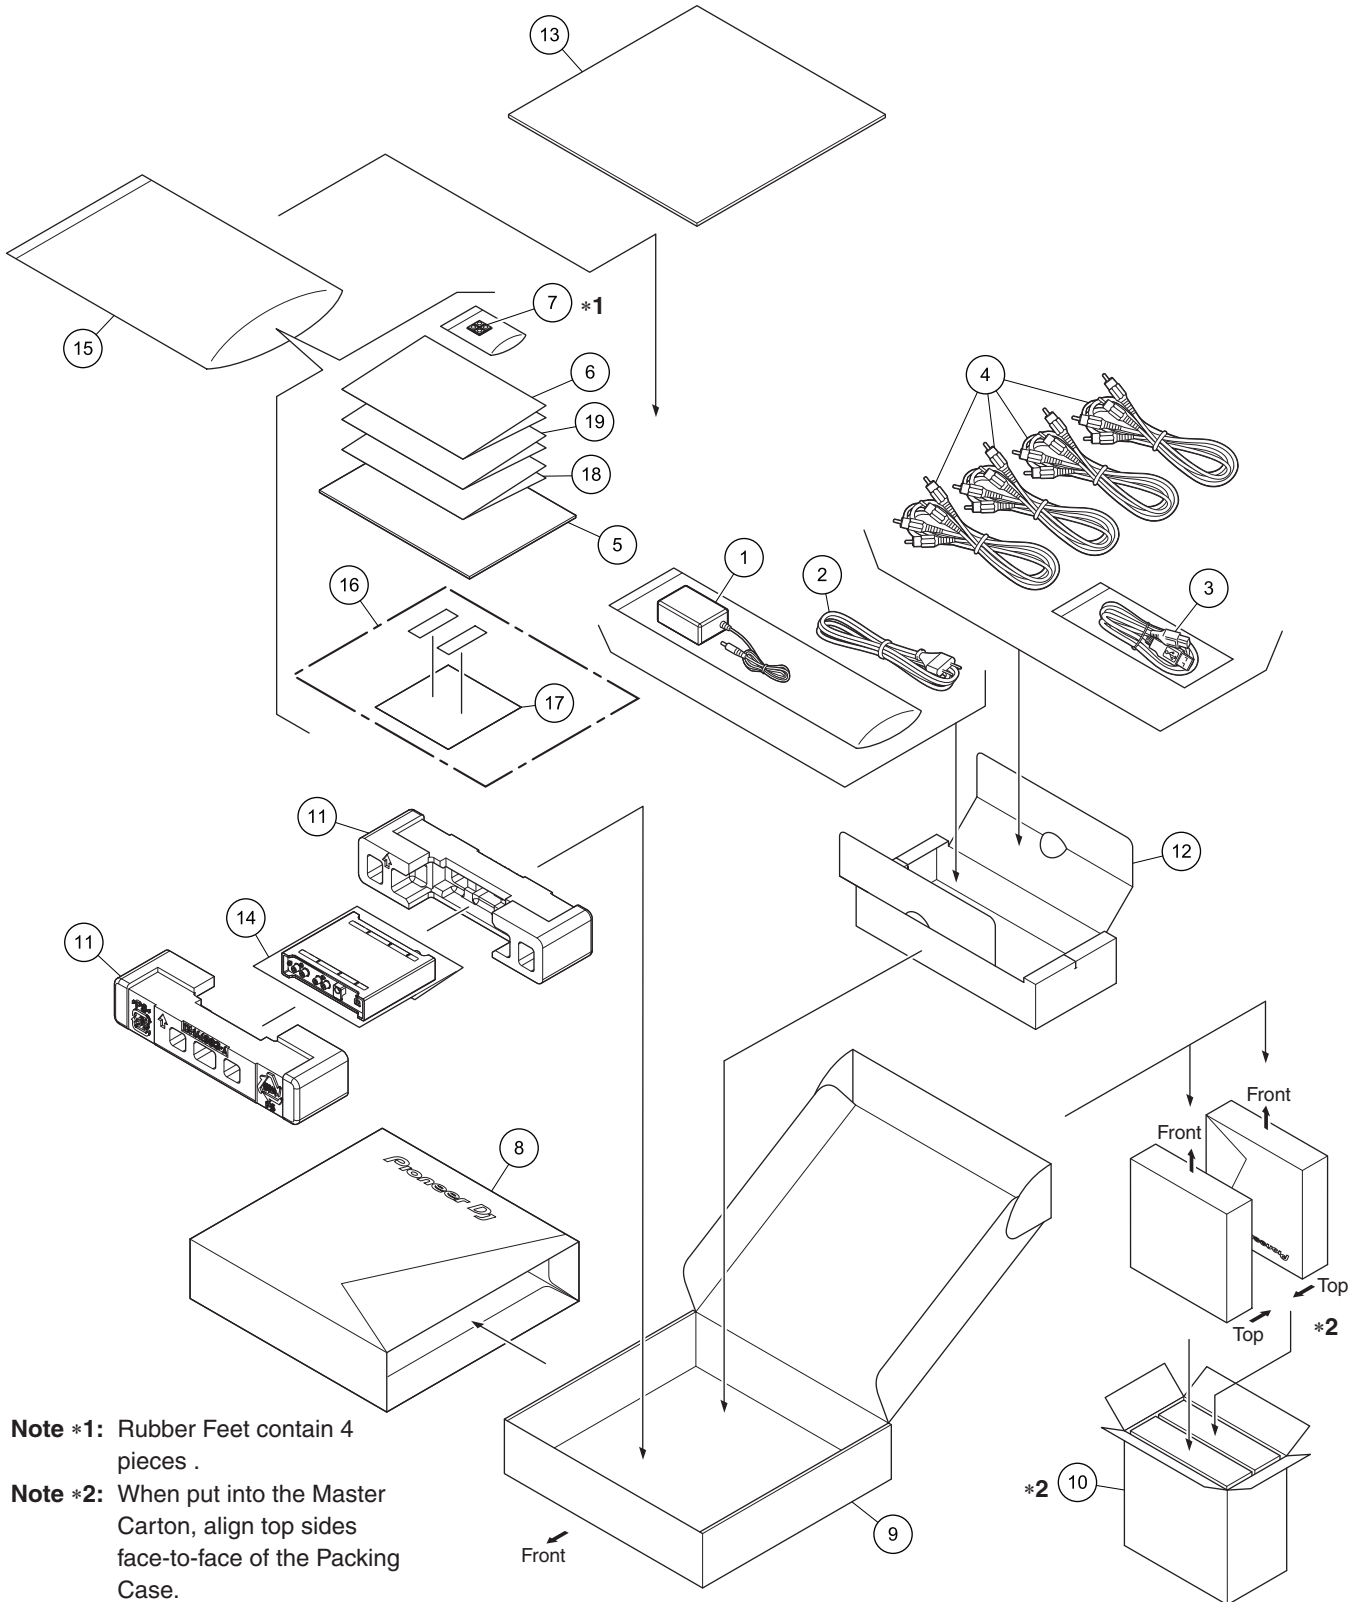

# 9. EXPLODED VIEWS AND PARTS LIST

NOTES: ● Parts marked by "NSP" are generally unavailable because they are not in our Master Spare Parts List.

● The  $\triangle$  mark found on some component parts indicates the importance of the safety factor of the part. Therefore, when replacing, be sure to use parts of identical design.

● Screws adjacent to  $\nabla$  mark on product are used for disassembly.

● For the applying amount of lubricants or glue, follow the instructions in this manual.

(In the case of no amount instructions, apply as you think it appropriate.)

## 9.1 PACKING SECTION

**Note \*1:** Rubber Feet contain 4 pieces .

**Note \*2:** When put into the Master Carton, align top sides face-to-face of the Packing Case.

**(1) PACKING SECTION PARTS LIST**

<u>Mark No.</u>	<u>Description</u>	<u>Part No.</u>
⚠	1 AC Adapter	See Contrast table (2)
⚠	2 Power Cord	See Contrast table (2)
	3 USB Cable	DDE1128
	4 Audio Cable	XDE3045
	5 Operating Instructions (Quick Start Guide)	See Contrast table (2)
NSP	6 Leaflet	See Contrast table (2)
	7 Rubber Feet	DXX2829
	8 Packing Case	See Contrast table (2)
	9 Packing Case	See Contrast table (2)
	10 Master Carton	See Contrast table (2)
	11 Pad	DHA1963
	12 Partition	DHC1100
	13 Packing Board	DHB1002
NSP	14 Polyethylene Bag	DHL1205
NSP	15 Polyethylene Bag	AHG7117
NSP	16 License Key Card ASSY	DEA1064
NSP	17 Leaflet	DRM1419
NSP	18 Warranty	See Contrast table (2)
NSP	19 Leaflet	See Contrast table (2)