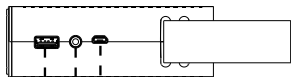

| iDance®

SLIM BLUE 2

PORTABLE *BLUETOOTH* SPEAKER

Instruction Manual

Please read the instructions carefully before using the speaker
Please Keep this manual for future access problems

Product Operation Introduction