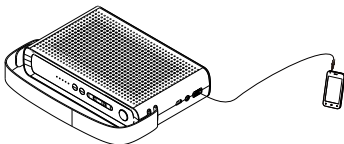

| iDance®

SLIM BLUE 2

PORTABLE *BLUETOOTH* SPEAKER

Instruction Manual

Please read the instructions carefully before using the speaker
Please Keep this manual for future access problems

Product Operation Introduction

- 1.On/Off
- 2.next
- 3.volume +
- 4.volume -
- 5.pre
- 6.play/pause
- 7.BT/AUX choose
- 8.AUX indication light
- 9.Bluetooth indication light
- 10.Power indication light

11 12 13

- 11.Mobilephone charging
- 12.AUX signal input
- 13.Power input

Connection Diagram

OPERATION

— Button operation;

- ⏻ long press for power on or off
- ➡ short press for next item
- + short press to volume up
- short press to volume down
- ⏪ short press for last item
- ⏮ short press for play/pause
- ⏭ mode shift button AUX-Bluetooth